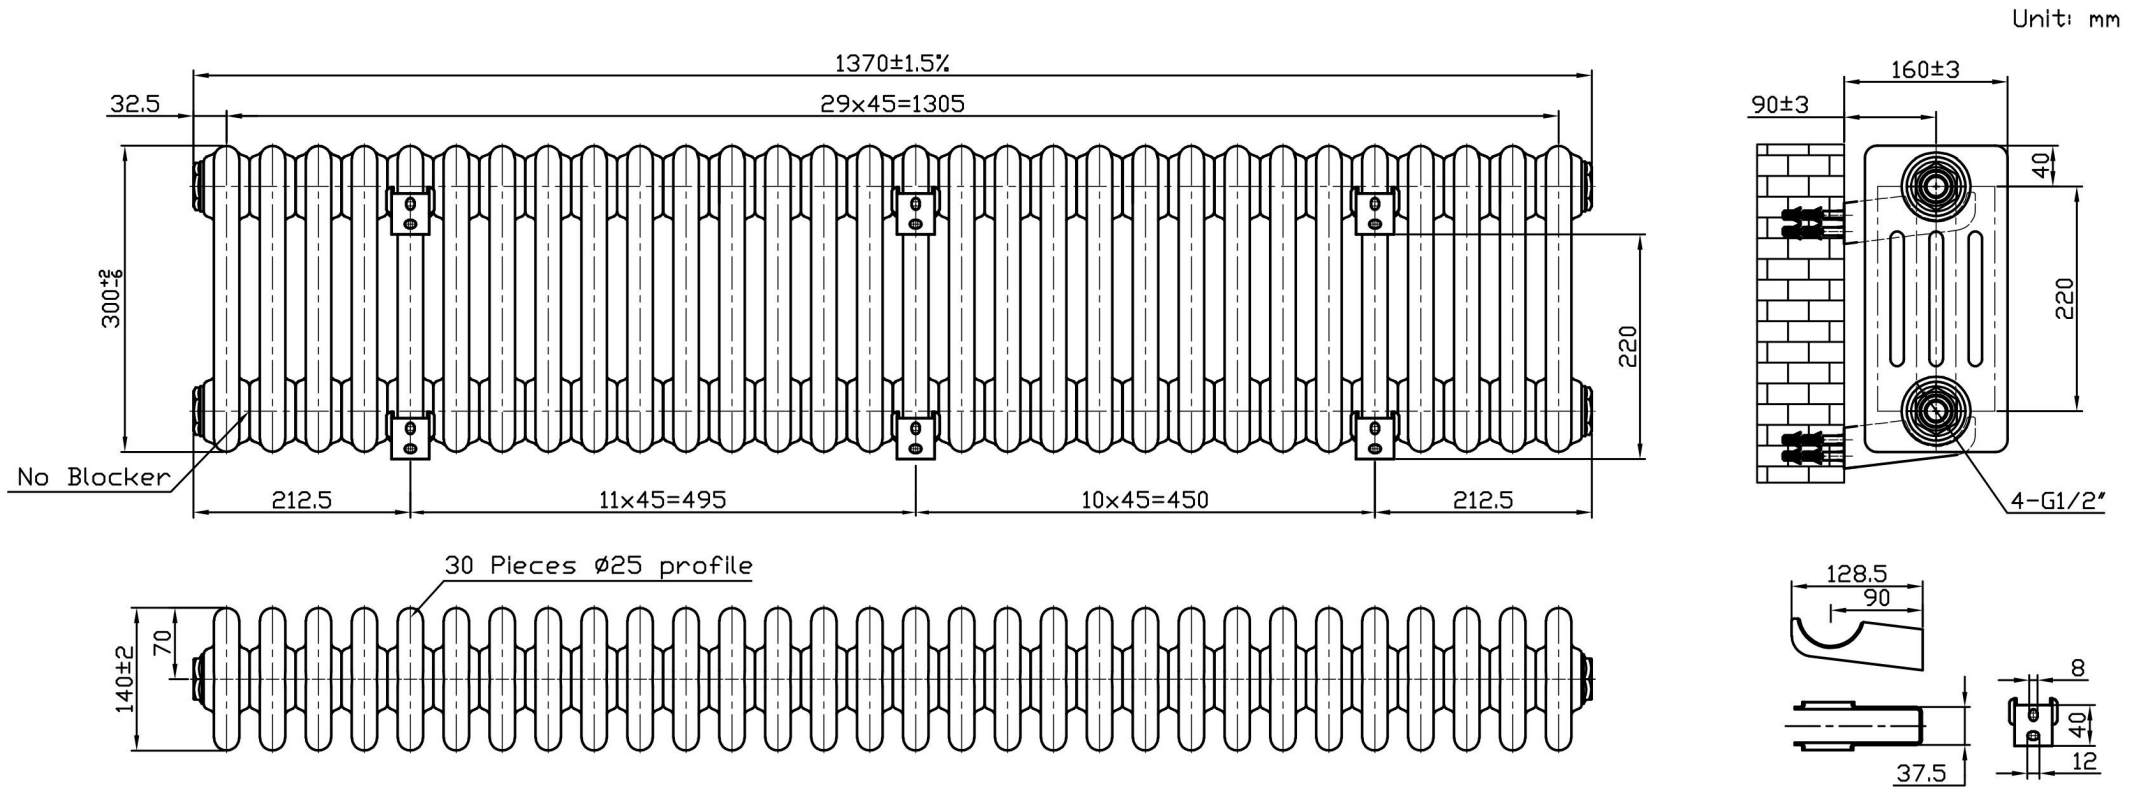

Imperia 4 Column Horizontal 300 x 1370mm. Painted

Technical Drawing

Eastbrook 

Eastbrook Road, Gloucester GL4 3DB

Technical Helpline : 01452 317890

Mon - Fri / 8am - 5pm

Email : technical@eastbrookco.com